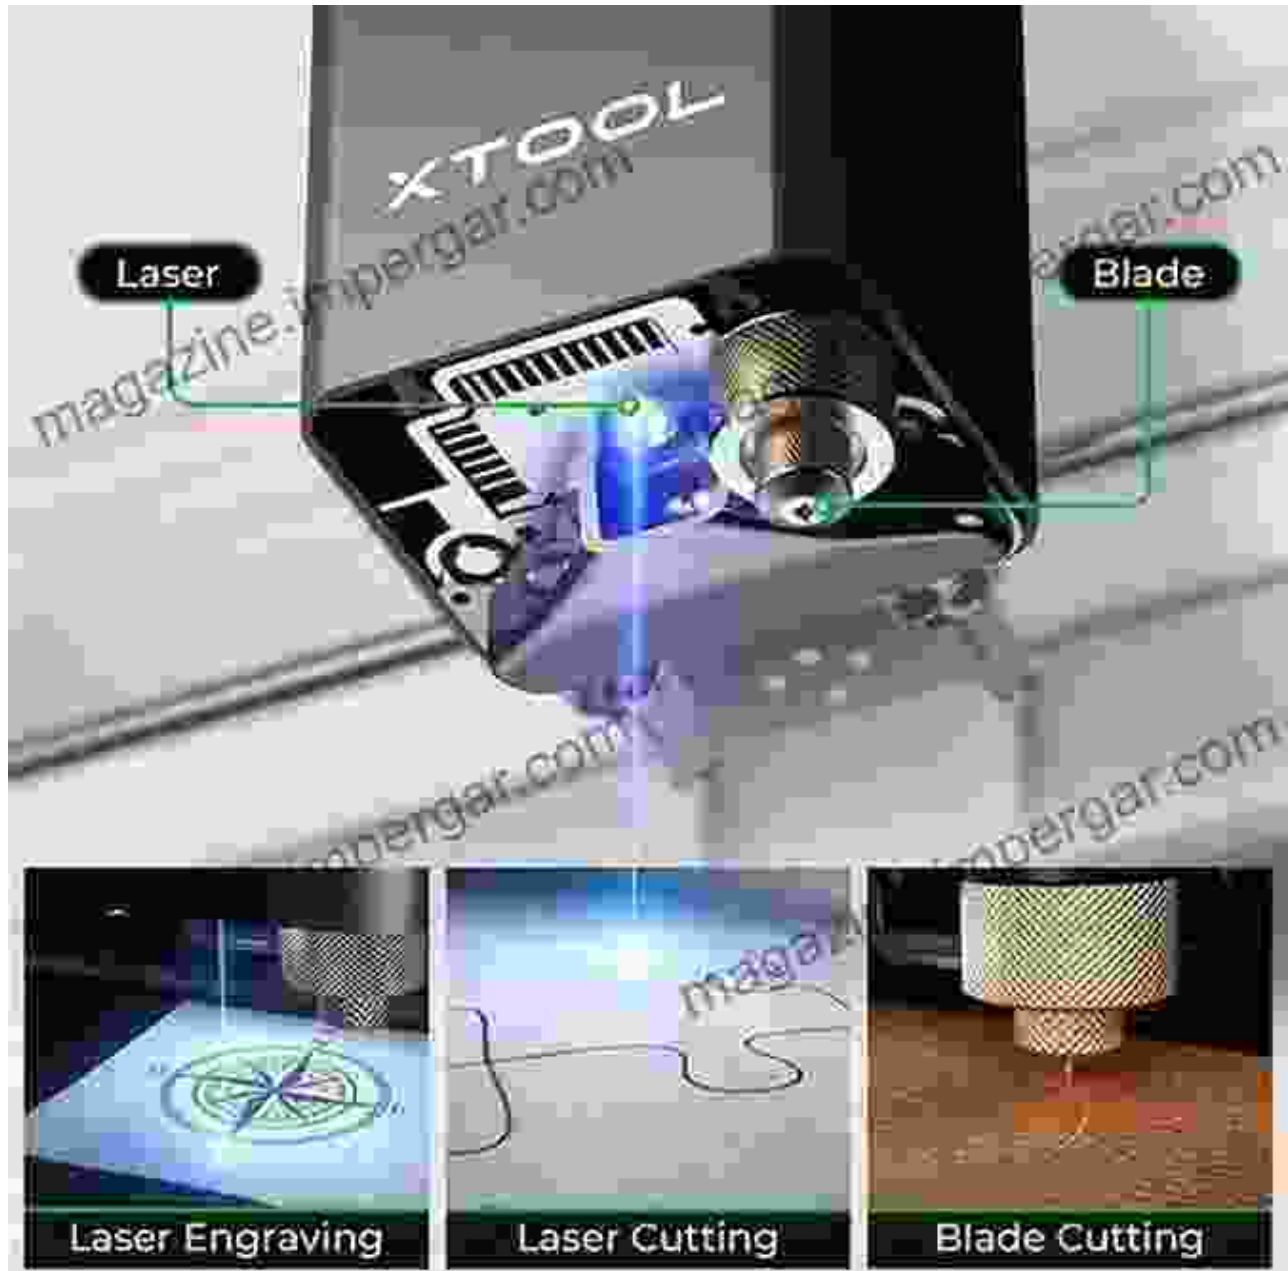

Versatile Applications for Endless Creativity

The versatility of ERMs knows no bounds. They excel at engraving a wide range of materials, opening up a world of creative possibilities:

- **Vinyl:** Create custom vinyl decals, stickers, and lettering for cars, walls, windows, and more.